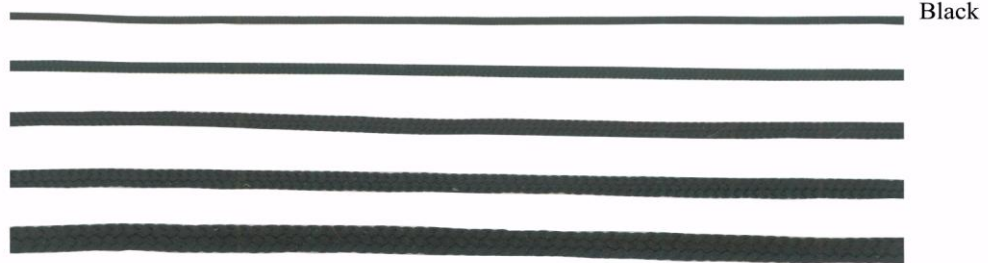

*All in approximate millimeters

DMCF-05 Series (Color Ref.)

DMCF-05 (Φ1.7mm)

PC Series (Size Ref.)

PC-01 (Φ0.8mm)

PC-02 (Φ1.1mm)

PC-03 (Φ1.4mm)

PC-04 (Φ2.0mm)

PC-05 (Φ2.5mm)

PC-01 Series (Color Ref.)

PC-01 (Φ0.8mm)

SMPC-05 Series (Color Ref.)

SMPC-05 (Φ1.7mm)

MCW Series (Size Ref.)

MCW-02 (Φ 0.7mm)		Silver
MCW-03 (Φ 0.9mm)		
MCW-04 (Φ 1.2mm)		
MCW-05 (Φ 1.6mm)		
MCW-06 (Φ 1.8mm)		