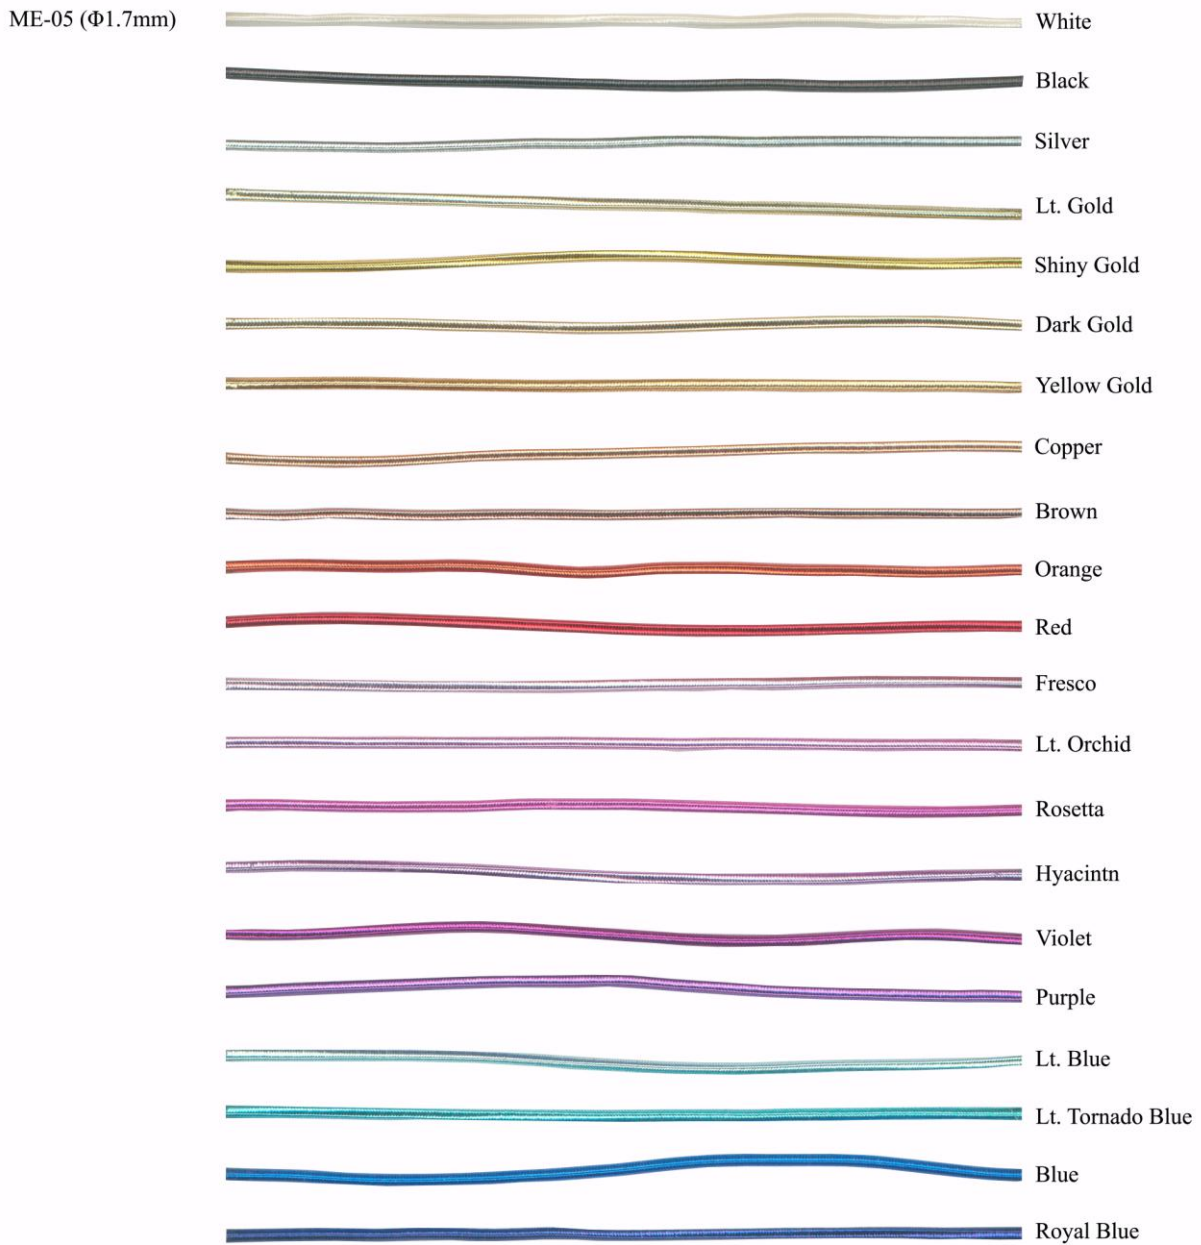

### ME-05 Series (Color Ref.)

\*All in approximate millimeters

**HE-05 Series** (Color Ref.)

HE-05 (Φ1.7mm)

**IE-05 Series** (Color Ref.)

IE-05A (Φ1.7mm)

IE-05B (Φ1.7mm)

**DME-05 Series** (Color Ref.)

Holographic Silver

Holographic Gold

DSP-01B Series (Color Ref.)

DSP-01B

Green/Red

Red/Gold

Gold/Red

Gold/Silver

SPMP-01 Series (Color Ref.)

SPMP-01

Royal

Green

Red

Silver

Gold

DSP-01A Series (Color Ref.)

DSP-01A

Purple/Silver

Royal/Silver

Green/Silver

Red/Silver

Silver/Red

Gold/Red

SPME-01 Series (Color Ref.)