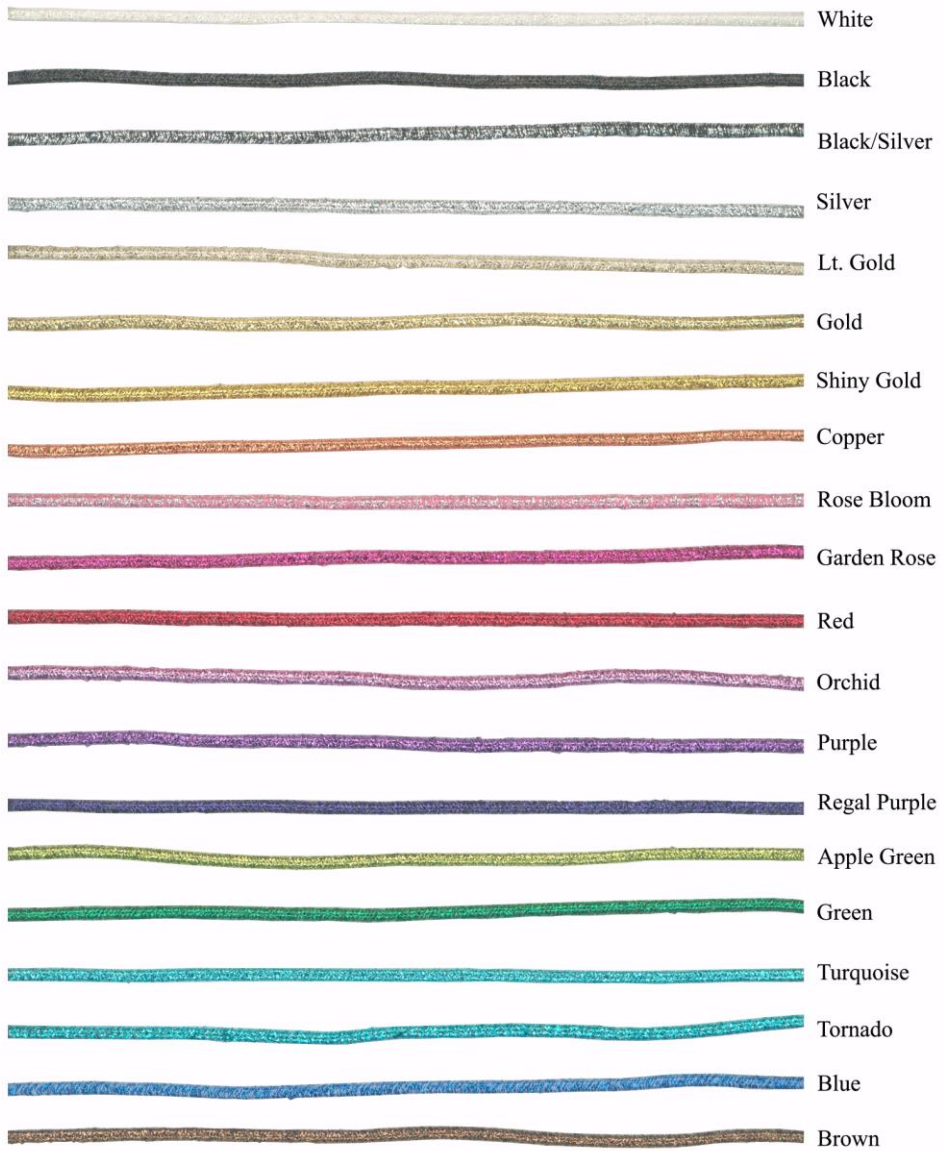

### BME-05 Series (Color Ref.)

BME-05 (Φ1.7mm)

DHSP-01 Series (Color Ref.)

DHSP-01

Holographic Silver/Red

Holographic Gold/Red

HSP-01 Series (Color Ref.)

HSP-01

Holographic Silver

Holographic Gold

DSP-01B Series (Color Ref.)

DSP-01B

Green/Red

Red/Gold

Gold/Red

Gold/Silver

SPMP-01 Series (Color Ref.)

SPMP-01

Royal

Green

Red

Silver

Gold

DSP-01A Series (Color Ref.)

DSP-01A

Purple/Silver

Royal/Silver

Green/Silver

Red/Silver

Silver/Red

Gold/Red

SPME-01 Series (Color Ref.)