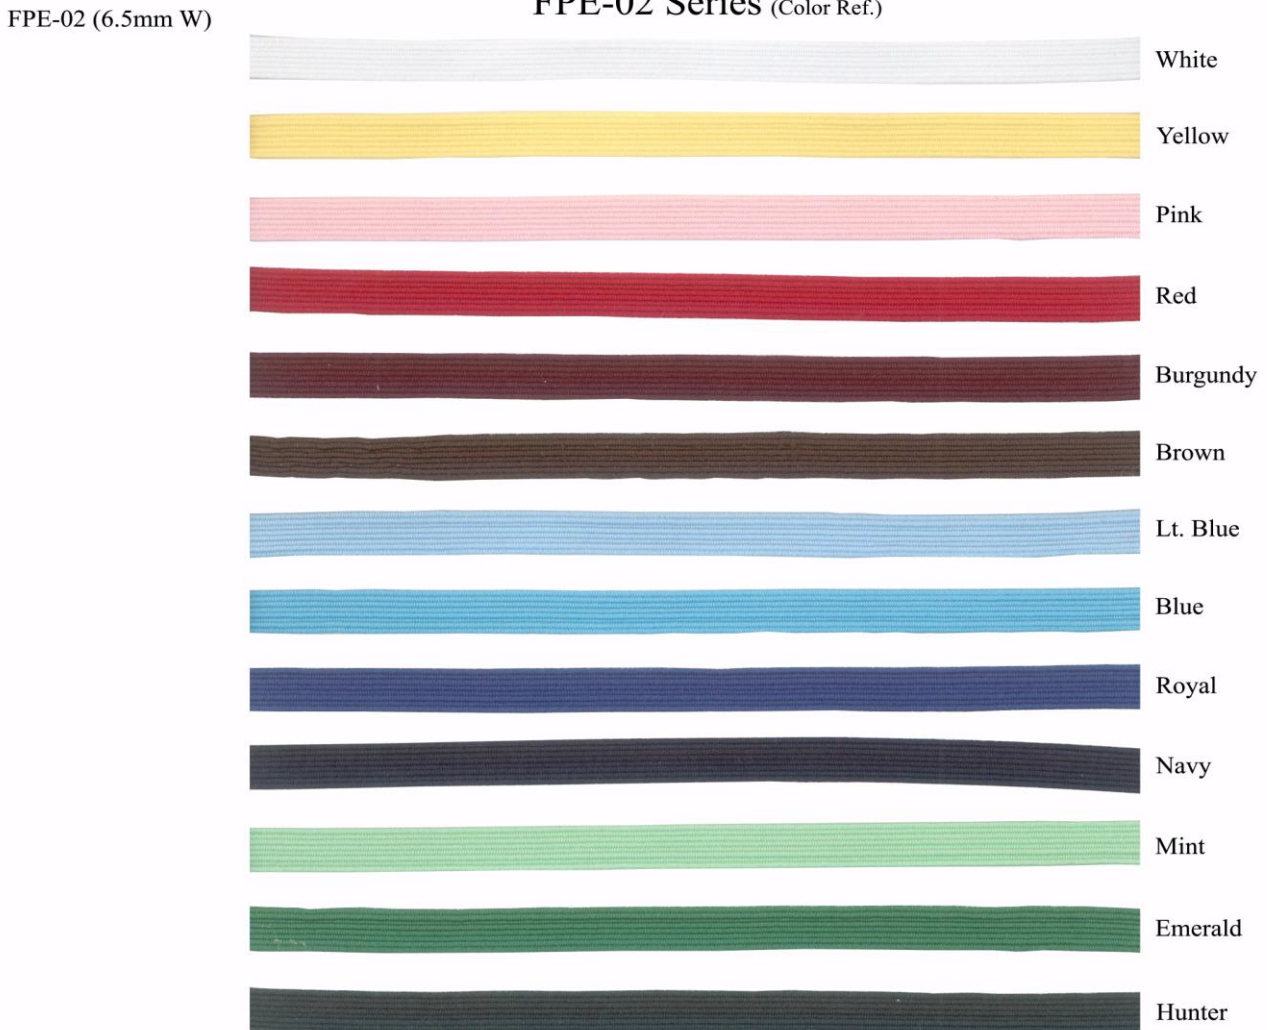

FPE-02 Series (Color Ref.)