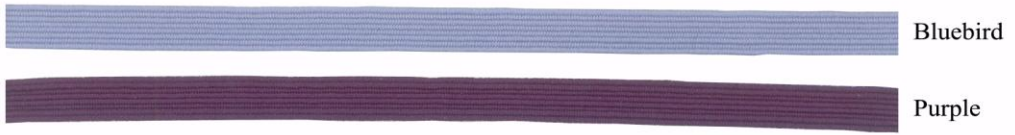

TFE-02(5.0mm W)

TFE-02 Series (Color Ref.)

FPME-02N (5.0mm W)

FPME-02N Series (Color Ref.)

FPME-02 (6.5mm W)

FPME-02 Series (Color Ref.)

DFME-02N (5.0mm W)

DFME-02N Series (Color Ref.)