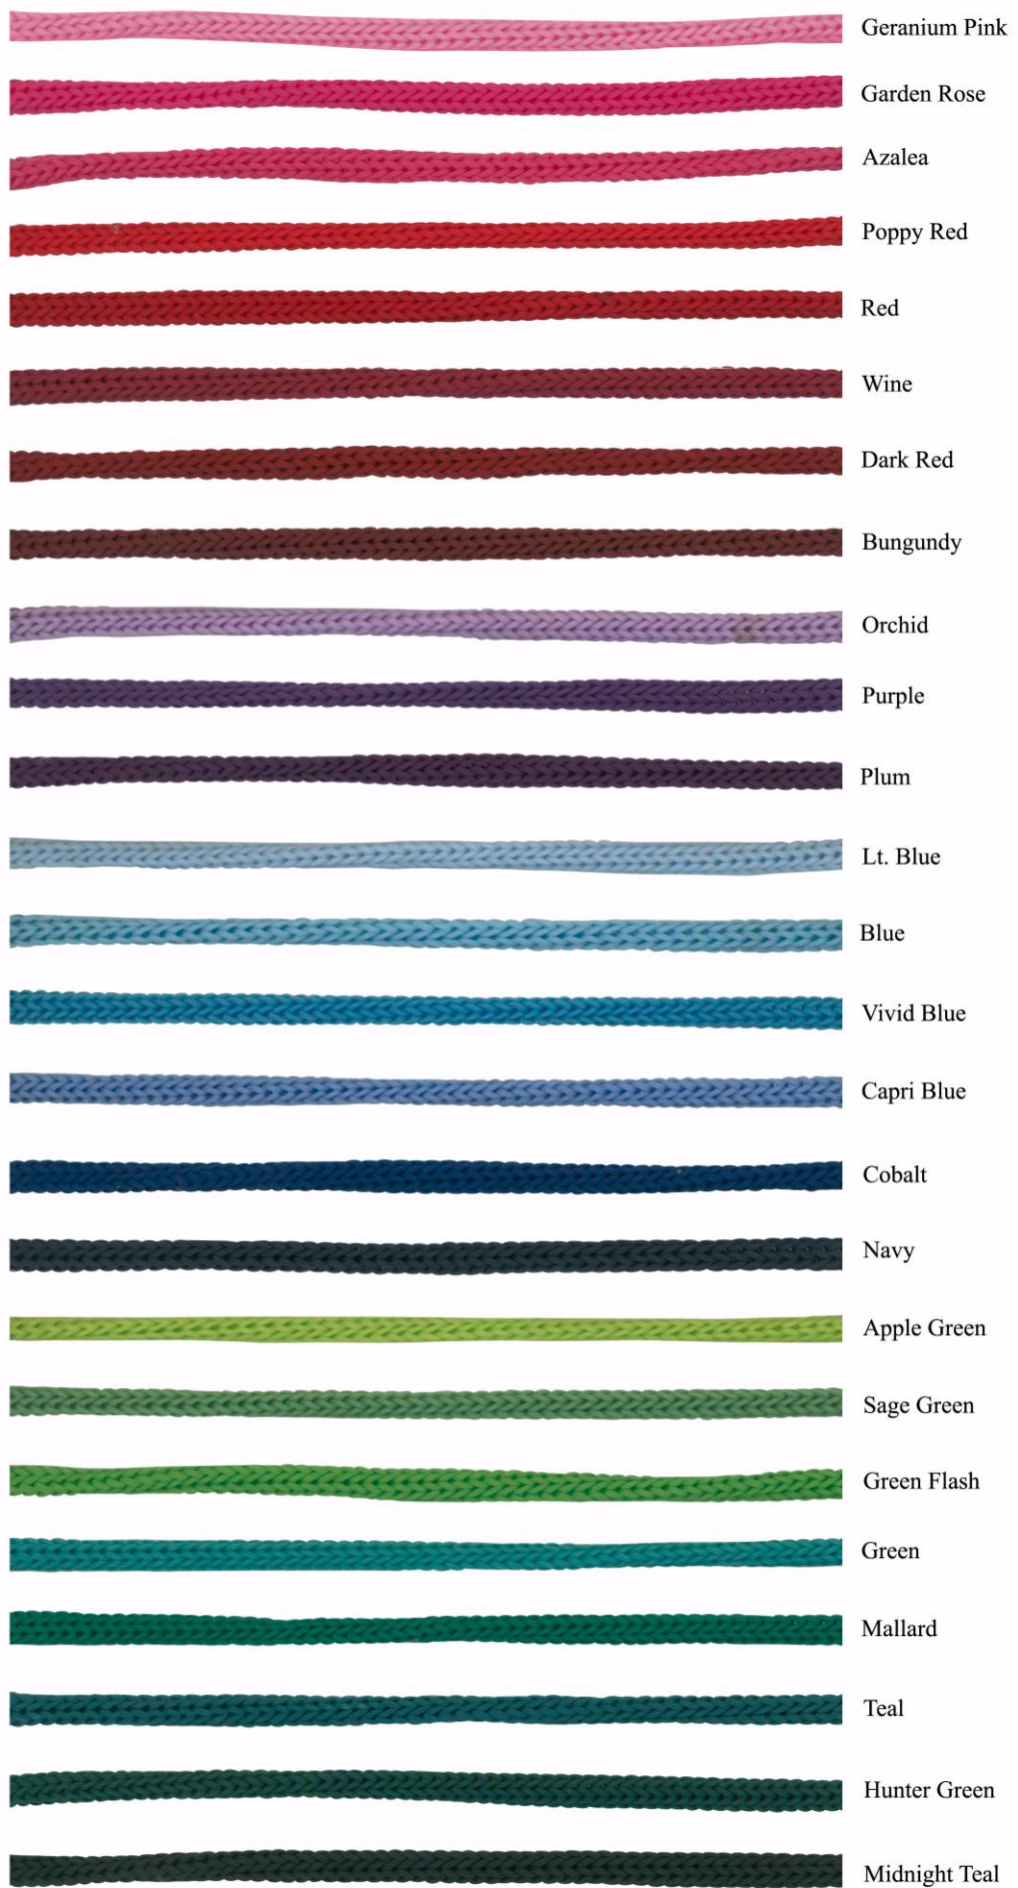

Knitted PP Cord Series (Size Ref.)

KPC-01 (Φ 1.2mm)		Black
KPC-02 (Φ 2.0mm)		
KPC-03 (Φ 2.5mm)		
KPC-04 (Φ 4.0mm)		
KPC-05 (Φ 4.8mm)		
KPC-06 (Φ 6.0mm)		
KPC-07 (Φ 6.5mm)		
FKPC-01 (8.0mm W)		

KPC-04 Series (Color Ref.)

KPC-04 (Φ 4.0mm)		White
		Ivory
		Nude
		Yellow
		Maize
		Orange
		Gold
		Old Gold
		Ginger
		Copper
		Brown
		Ermine
		Gray
		Metal Gray
		Shell Gray

*All in approximate millimeters

*All in approximate millimeters

#32		Black
#47		Bright White
#01		White
#03		Ivory
#35		Yellow
#05		Roman Gold
#06		Old Gold
#39		Khaki
#43		Gold
#08		Goldenrod
#09		Peach
#45		Lt. Pink
#12		Pink
#13		Mauve
#14		Rosetta
#58		Poppy Red
#11		Red
#15		American Beauty
#10		Orange
#37		Red
#49		Copper
#16		Beauty
#18		Maroon
#38		PMS265C Purple
#19		Purple
#25		Seafoam
#33		Apple Green
#26		Kelly Green
#31		Gray
#20		Lt. Blue
#24		Turquoise
#34		Copen
#23		Peacock
#21		Royal Blue
#22		Navy Blue
#30		Dark Brown

*All in approximate millimeters

#5 (Φ2.0 mm)

China Knot Cord Series (Color Ref.)

012 Silver		430 Lt. Orchid	
029 White		463 Grape	
030 Black		465 Purple	
103 Icy Pink		524 Lime Juice	
105 Sideshow Rose		528 Lemon Grass	
115 Powder Pink		548 Kiwi	
152 Fantasy Rose		550 Apple Green	
155 Fruit Punch		580 Emerald	
176 Virtual Pink		593 Spruce	
183 Garden Rose		640 Lemon	
187 Azalea		660 Yellow Gold	
189 Claret		687 Dijon	
203 Moonstone		751 Russet Orange	
238 Lt. Coral		777 Chutney	
250 Red		810 Ivory	
270 Cranberry		815 Cream	
275 Wine		820 Candlelight	
313 Crystalline		826 Raw Silk	
335 Copen		840 Ermine	
350 Royal		855 Black Coffee	
373 Dress Blue		868 Cappuccino	
374 Reacoat		484 Grey	