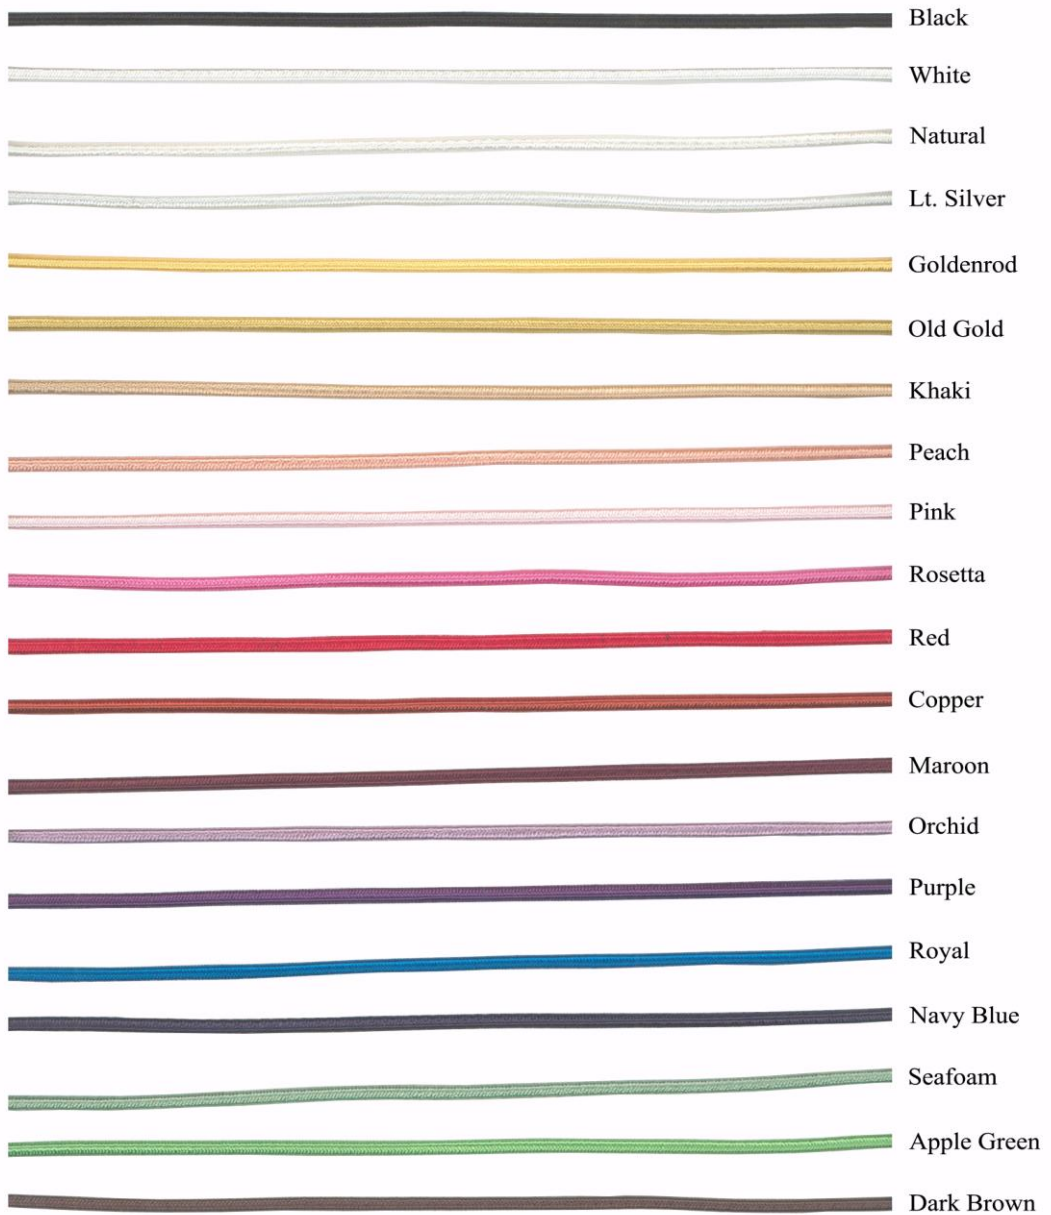

PE Series (Size Ref.)

PE-01 (Φ0.8mm)		Black
PE-02 (Φ1.2mm)		
PE-03 (Φ1.4mm)		
PE-04 (Φ1.5mm)		
PE-05 (Φ1.7mm)		
PE-06 (Φ1.9mm)		
PE-07 (Φ2.5mm)		
PE-07H (Φ2.7mm)		
PE-08 (Φ3.0mm)		

PE-05 Series (Color Ref.)

PE-05 (Φ1.7mm)		White
		Ivory
		Yellow
		Goldenrod
		Peach
		Orange
		Ginger
		Gold
		Olive Gray
		Silver
		Pink
		Rosetta
		Red
		Ruby
		Burgundy
		Lime
		Mint
		Aqua
		Emerald
		Moss
		Hunter

*All in approximate millimeters

RE-05 Series (Color Ref.)

RE-05 (Φ1.7mm)

SME Series (Size Ref.)

SME-02 (Φ 1.1mm)		Silver
SME-03 (Φ 1.3mm)		
SME-05 (Φ 1.7mm)		
SME-06 (Φ 1.9mm)		
SME-07 (Φ 2.3mm)		
SME-07H (Φ 2.5mm)		
SME-08 (Φ 3.0mm)		

SME-05 Series (Color Ref.)

SME-05 (Φ 1.7mm)		Black
		Black/Silver
		Silver
		Shiny Gold
		Lt. Gold
		Gold
		Peach
		Ginger
		Coffee
		Brown
		Red
		Rosetta
		Purple
		Apple Green
		Emerald
		Green
		Turquoise
		Royal